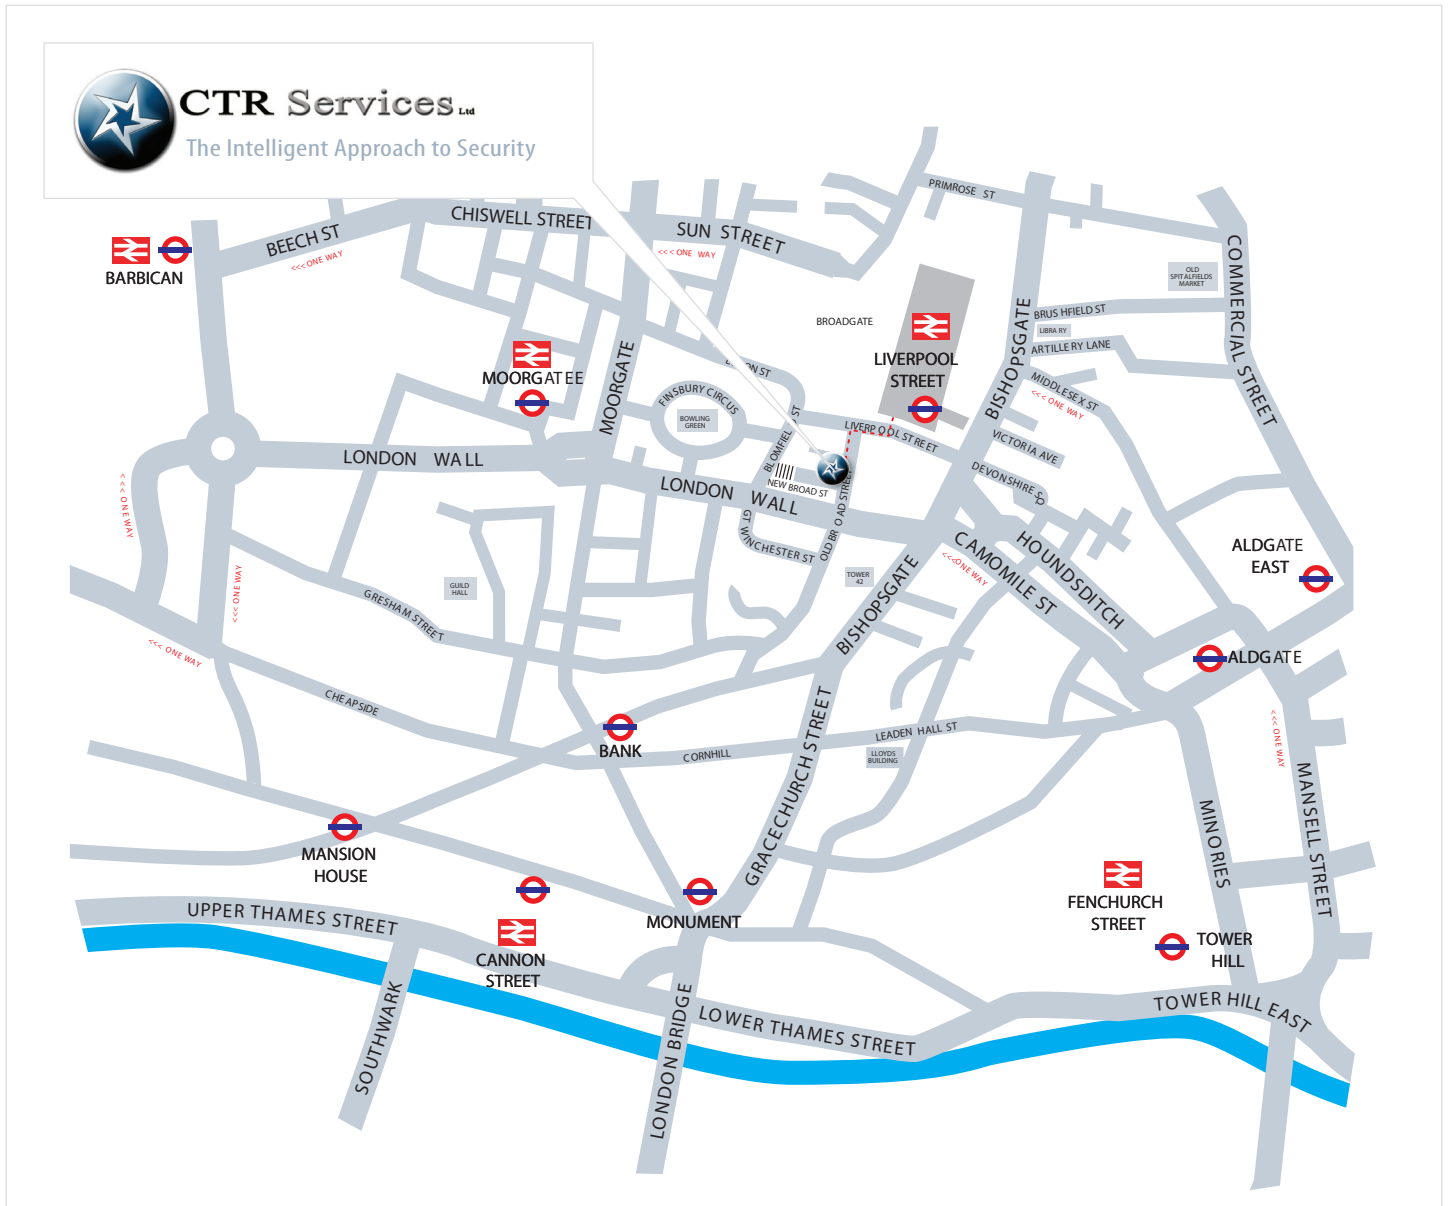

CTR Services Ltd

The Intelligent Approach to Security

Address: CTR Services Ltd HQ New Broad Street House 35 New Broad Street London EC2M 1NH

Phone: +44(0)203 009 3090

Web: www.ctrservices.co.uk

Email: admin@ctrservices.co.uk

CTR Services office directions

By Rail

Liverpool Street underground station is just one minute's walk from New Broad Street House. Tube travel times from key mainline stations to Liverpool Street are:

- Paddington 21 mins
- Victoria 21 mins
- Waterloo 12 mins
- Euston/Kings Cross 13 mins